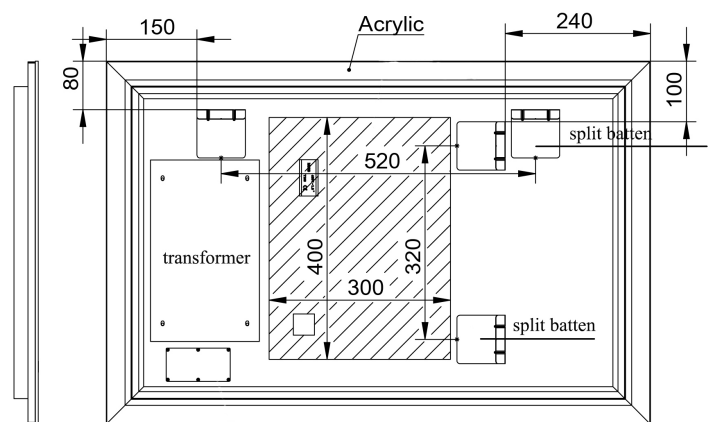

KARA 900

RKA90

Size (mm):

Width	900
Height	600
Depth	40

Orientation:

Horizontal / Vertical

Features

LED Lighting	✓
Demister	✓
Copper Free Mirror	✓
Adjustable Colour Temperature	✓