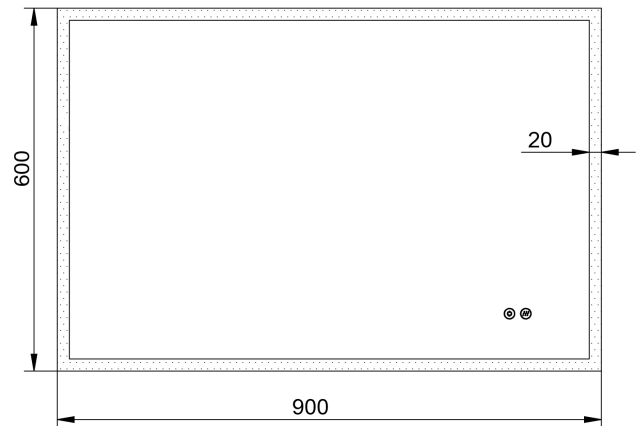

KARA 900

RKA90

Size (mm):

Width	900
Height	600
Depth	40

Orientation:

Horizontal / Vertical

Features

LED Lighting	✓
Demister	✓
Copper Free Mirror	✓
Adjustable Colour Temperature	✓