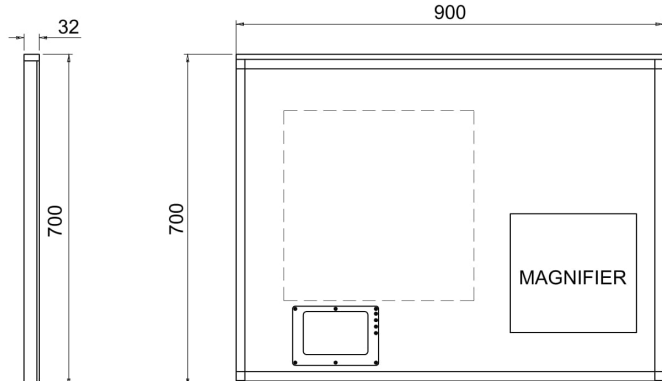

LUCY MAGNIFIQUE 900

RLUM90

Size (mm):

Width	900
Height	700
Depth	32

Orientation:

Horizontal

Features

LED Lighting	✓
Demister	✓
Copper Free Mirror	✓
Magnifier	✓