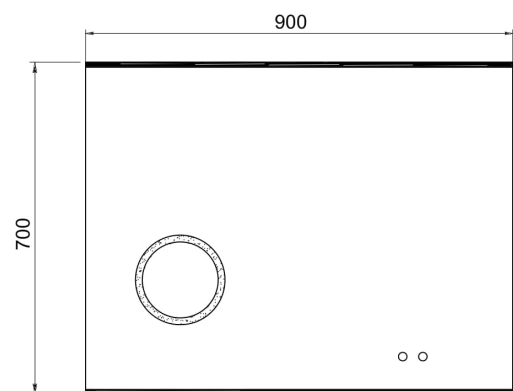

LUCY MAGNIFIQUE 900

RLUM90

Size (mm):

Width	900
Height	700
Depth	32

Orientation:

Horizontal

Features

LED Lighting	✓
Demister	✓
Copper Free Mirror	✓
Magnifier	✓